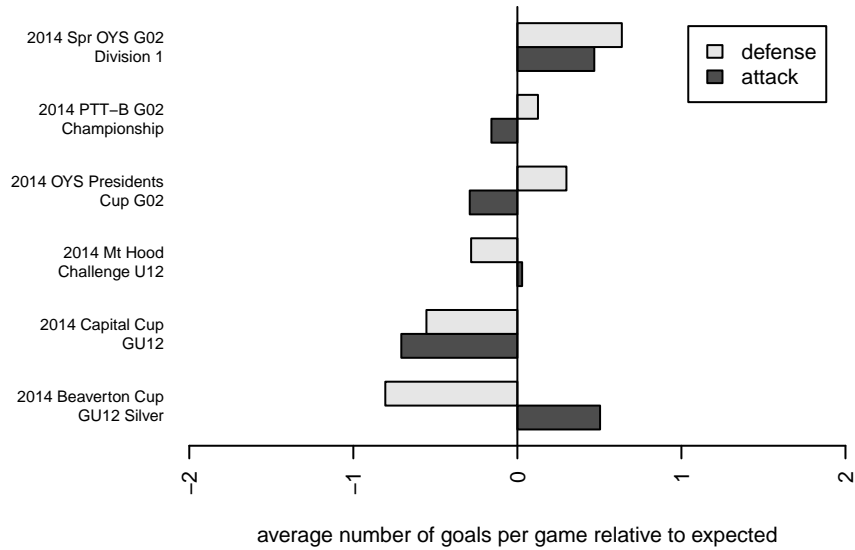

Performance relative to 13 month average