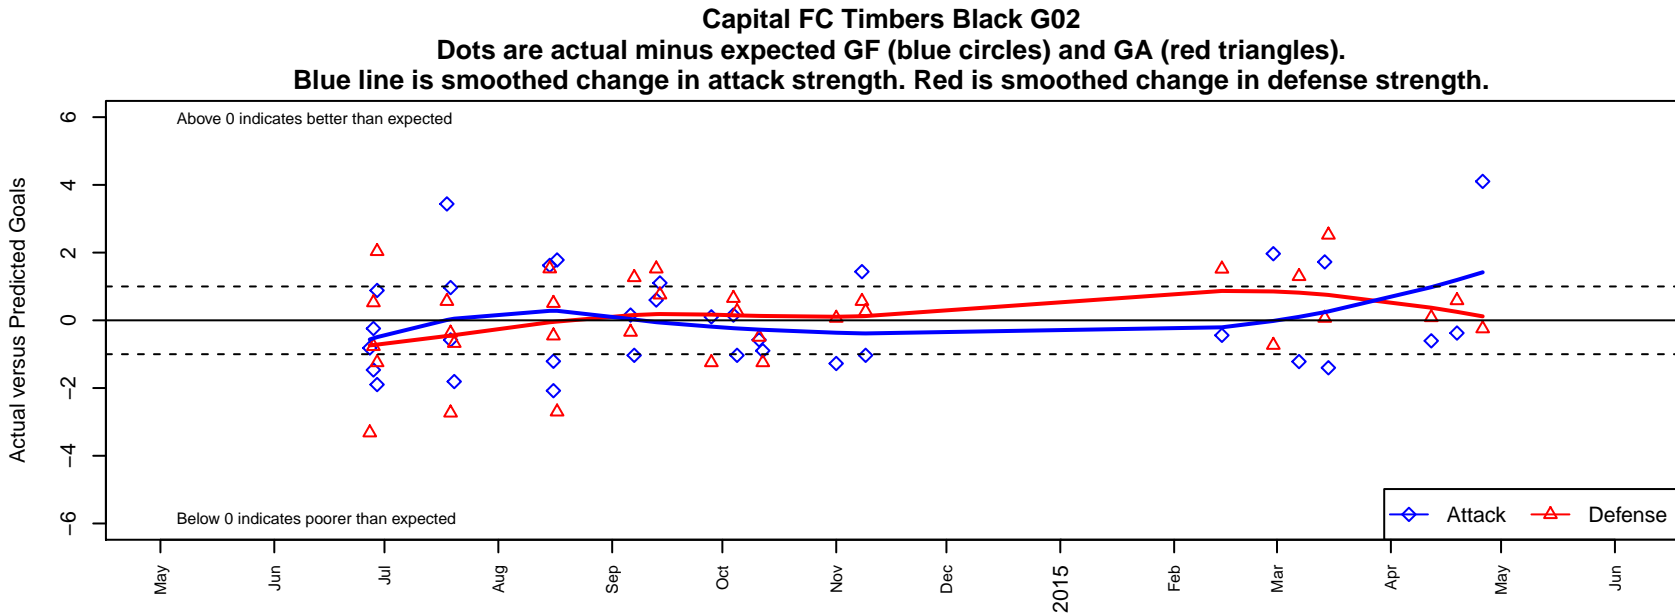

**attack and defense variance (black dot)
relative to other teams
and top 10 in region**

**attack and defense rating
relative to others at age
and all opponents in last 13 months**

Capital FC Timbers Black G02

Cascade Futbol Club/Capital FC
Salem, OR
G02 total strength=613
attack=0.78 defense=0.35
fall league = PTT-B G02 Championship
spr league = Spr OYS G02 Div 1

alt names used:
CFCT Girls 2002 Black
Capital FC Timbers G02 Black
CFC Timbers 02 Girls Black
Capital FC Timbers Girls 2002 Black
Capital FC Timbers Girls 2002 Black
Capital FC Timbers Girls 2002 Black

Venues played:
2014 Capital Cup GU12
2014 Beaverton Cup GU12 Silver
2014 Mt Hood Challenge U12
2014 PTT-B G02 Championship
2014 OYS Presidents Cup G02
2014 Spr OYS G02 Division 1