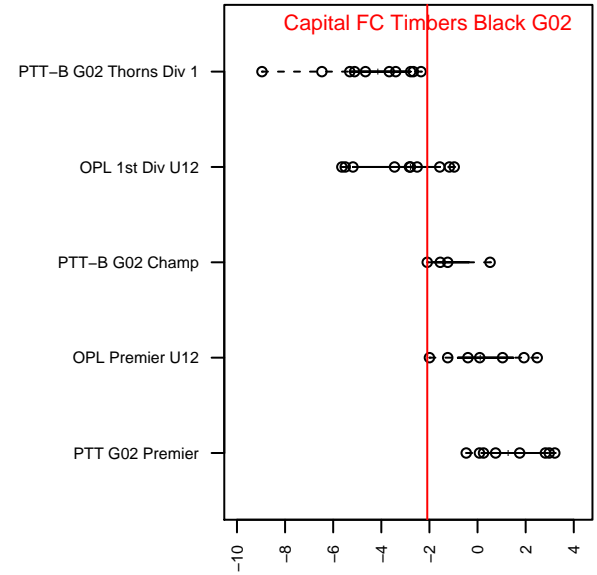

**attack and defense rating
relative to others at age
and all opponents in last 13 months**